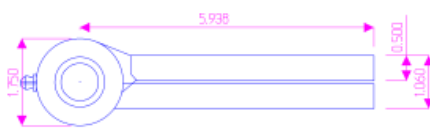

12000MB-316 Stainless Steel Mortise Hinges

Model Number: 1200MB-316

Price: \$ 750

- Application: Mortise
- Type: Non-Handed
- Material Type: 316L Stainless Steel
- Maximum Door Weight: 1200 LBS
- Maximum Radial Load: 400 LBS
- Mount: Weld On
- Approx Width: 11 7/8"
- Height: 6"
- Bearing Type: Oil-Lite Bronze Bushing
- Finish: Plain
- Service: Medium Duty